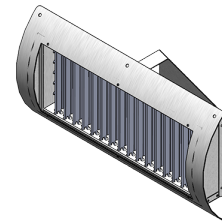

SPIRAL DUCT GRILLES

The most comprehensive spiral grille offering in the HVAC industry

**RS52 Radial Spiral Pipe Grille
– Single Deflection**

Blades are parallel to shortest dimension

**RS34 Radial Spiral Pipe Grille
– Double Deflection**

Front blades parallel to shortest dimension

**RS-SS Radial Spiral Pipe Grille
– Stainless Steel**

Single deflection blades parallel to shortest dimension

**SD52 Transition Box
Spiral Pipe Grille
– Single Deflection**

Blades parallel to shortest dimension

**SD34 Transition Box
Spiral Pipe Grille
– Double Deflection**

Front blades parallel to shortest dimension

**USR52 Universal Spiral
Grille – Single Deflection**

Blades parallel to shortest dimension

Back of RDA showing adjustable threads and 2" collar

Features

- Adjustable round 3 cone ceiling diffuser
- Air pattern adjusts from horizontal to vertical by rotating core
- Thread adjustment design offers multiple throw configurations
- Spring latch removable core allows for easy installation