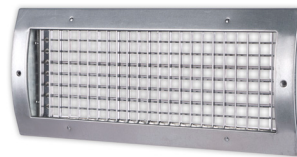

SPIRAL DUCT GRILLES

The most comprehensive spiral grille offering in the HVAC industry

**RS52 Radial Spiral Pipe Grille
– Single Deflection**

Blades are parallel to shortest dimension

**RS34 Radial Spiral Pipe Grille
– Double Deflection**

Front blades parallel to shortest dimension

**RS-SS Radial Spiral Pipe Grille
– Stainless Steel**

Single deflection blades parallel to shortest dimension

**SD52 Transition Box
Spiral Pipe Grille
– Single Deflection**

Blades parallel to shortest dimension

**SD34 Transition Box
Spiral Pipe Grille
– Double Deflection**

Front blades parallel to shortest dimension

**USR52 Universal Spiral
Grille – Single Deflection**

Blades parallel to shortest dimension

Back of RDA showing adjustable threads and 2" collar

Features

- Adjustable round 3 cone ceiling diffuser
- Air pattern adjusts from horizontal to vertical by rotating core
- Thread adjustment design offers multiple throw configurations
- Spring latch removable core allows for easy installation