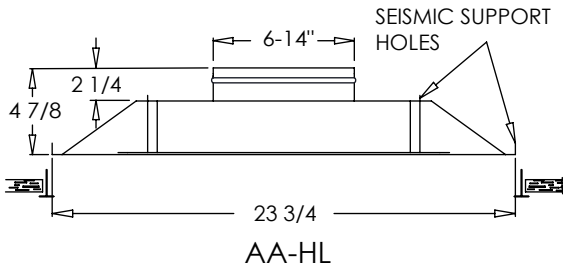

Options:

TVB – Thermal Vapor Blanket

Finishes:

STANDARD COLORS

- ☐ Soft White
- ☐ Driftwood Tan

DESIGNER COLORS

- ☐ Black
- ☐ Bronze
- ☐ Storm Gray
- ☐ Cement Gray

- ☐ Aluminum Paint
- ☐ Coffee Tan
- ☐ Warm White
- ☐ Glossy White

Additional Information:

Submittal Notes

Project / Location:	
Engineer:	
Architect:	
Contractor: