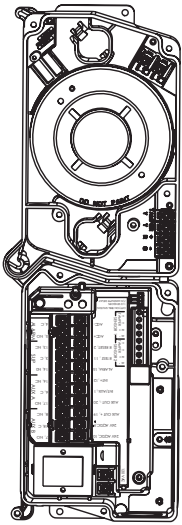

Fire Rated Submittal

Innovair Duct Smoke Detector

MODEL: D4120 Series

Standard Features:

- 4-wire low-flow duct smoke detector
- UL, CSFM California State Fire Marshall, and FM listed
- Built-in reset button
- Multiple detectors can be interconnected for multi-fan shutdown (up to ten air handlers)
- 24 VAC/DC or 120/240 VAC operation
- Easy mounting to round or rectangular ducts from 1' to 12' wide
- Clear cover for convenient visual inspection

Options:

- Remote test station with key lock
- Remote annunciator alarm LED
- Remote annunciator with Piezo alarm
- Multi-signaling accessory
- Multi-signaling accessory with add-on strobe

Metal Sampling Tubes (by duct width):