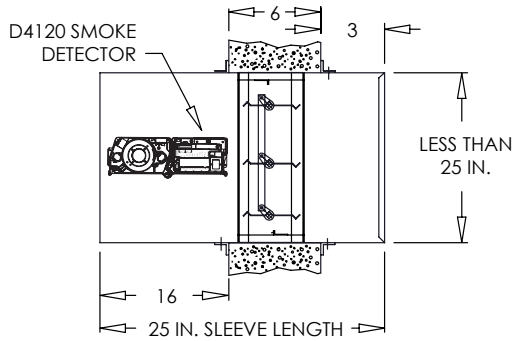

Fire Rated Submittal

Innovair Duct Smoke Detector

MODEL: D4120 Series

Standard Features:

- 4-wire low-flow duct smoke detector
- UL, CSFM California State Fire Marshall, and FM listed
- Built-in reset button
- Multiple detectors can be interconnected for multi-fan shutdown (up to ten air handlers)
- 24 VAC/DC or 120/240 VAC operation
- Easy mounting to round or rectangular ducts from 1' to 12' wide
- Clear cover for convenient visual inspection

- 1' - 2'
- 2' - 4'
- 4' - 8'
- 8' - 12'

SMOKE DETECTOR MOUNTING ORIENTATION FOR DAMPERS LESS THAN 25 INCHES IN HEIGHT

Additional Information:

Submittal Notes

Project / Location:	
Engineer:	
Architect:	
Contractor:	