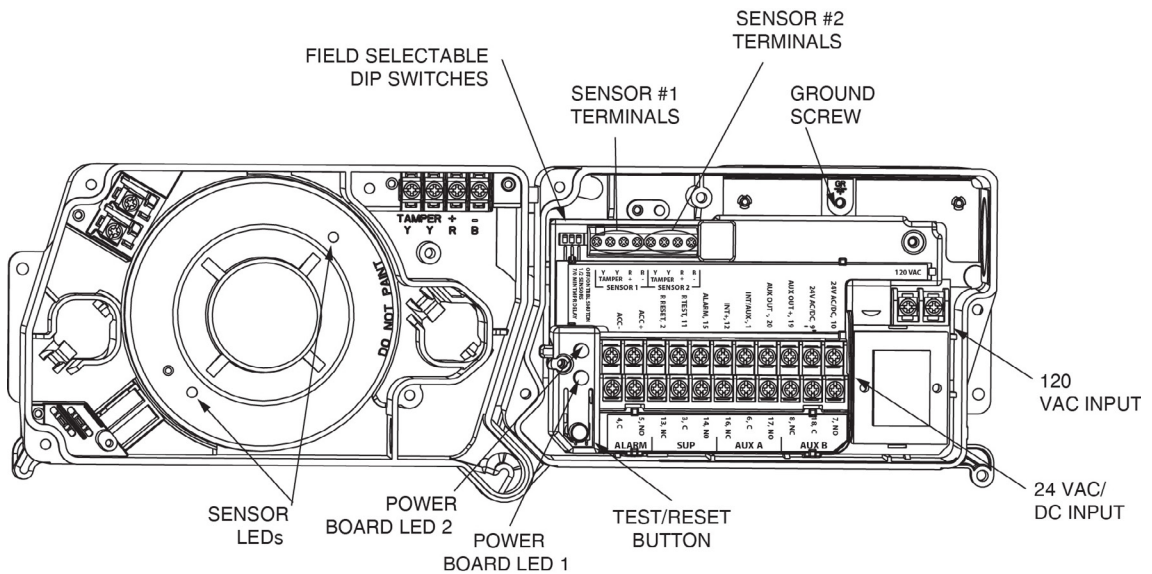

SMOKE DETECTOR MOUNTING ORIENTATION FOR DAMPERS LESS THAN 25 INCHES IN HEIGHT

Additional Information:

Submittal Notes

Project / Location:	
Engineer:	
Architect:	
Contractor: