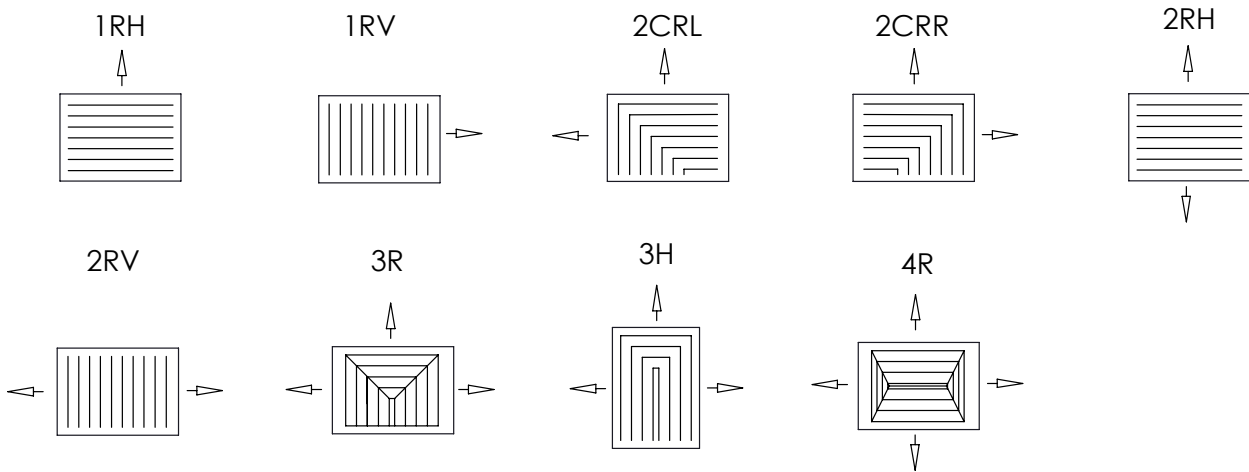

4S Air Pattern:

Additional Drawings:

Standard Features:

- Deep Ceiling Frame – the steel Deep Ceiling Frame design prevents smudging of ceiling surface area surrounding the diffuser by projecting down from the ceiling to disperse the air along the ceiling but not directly on it
- Concealed mount for clean design and appearance
- Designed to handle high volumes of air with horizontal flow
- 14 air patterns available
- Square collar
- Countersunk mounting holes for flush appearance with color matching Philips posi-drive screws
- Rust resistant pre-coat with durable powder finish
- Soft White

Additional Information:

Submittal Notes

Project / Location:	
Engineer:	
Architect:	
Contractor:	

DVD Square Air Patterns:

DVD Rectangle Air Patterns:

Additional Information:

Submittal Notes

Project / Location:	
Engineer:	
Architect:	
Contractor:	