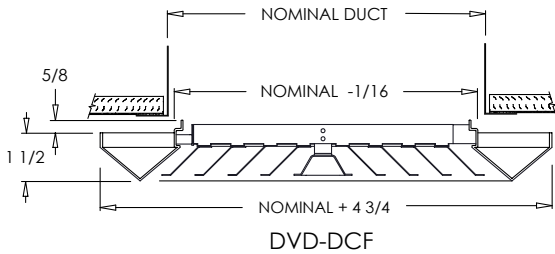

4S Air Pattern:

Additional Drawings:

Standard Features:

- Deep Ceiling Frame – the steel Deep Ceiling Frame design prevents smudging of ceiling surface area surrounding the diffuser by projecting down from the ceiling to disperse the air along the ceiling but not directly on it
- Concealed mount for clean design and appearance
- Designed to handle high volumes of air with horizontal flow
- 14 air patterns available
- Square collar
- Countersunk mounting holes for flush appearance with color matching Philips posi-drive screws
- Rust resistant pre-coat with durable powder finish
- Soft White

Air Pattern 4S, Sizes 6x6 through 16x16:

- Extruded aluminum surface mount frame with signature line marks
- 4-way removable steel molded core diffuser
- Available in square sizes only

All Other Air Patterns and Sizes:

- Steel formed frame
- Individual formed blades welded together to make core diffuser pattern
- Available in square or rectangular sizes

Options:

- Recessed screwdriver operated Opposed Blade Damper (DVD-DCF-O)
- 2" ADC compliant round collar with bead for ease of installation
- T-20 Tamper Proof Screws