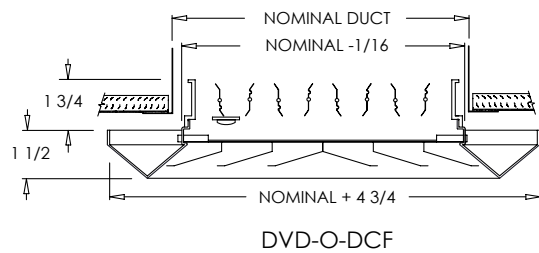

4S Air Pattern:

Additional Drawings:

Standard Features:

- Deep Ceiling Frame – the steel Deep Ceiling Frame design prevents smudging of ceiling surface area surrounding the diffuser by projecting down from the ceiling to disperse the air along the ceiling but not directly on it
- Concealed mount for clean design and appearance
- Designed to handle high volumes of air with horizontal flow
- 14 air patterns available
- Square collar
- Countersunk mounting holes for flush appearance with color matching Philips posi-drive screws
- Rust resistant pre-coat with durable powder finish
- Soft White

Air Pattern 4S, Sizes 6x6 through 16x16:

- Extruded aluminum surface mount frame with signature line marks
- 4-way removable steel molded core diffuser
- Available in square sizes only

All Other Air Patterns and Sizes:

- Steel formed frame
- Individual formed blades welded together to make core diffuser pattern
- Available in square or rectangular sizes

Options:

- Recessed screwdriver operated Opposed Blade Damper (DVD-DCF-O)
- 2" ADC compliant round collar with bead for ease of installation
- T-20 Tamper Proof Screws