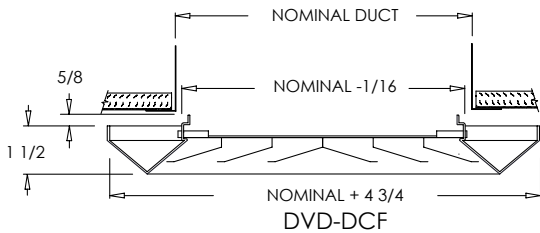

4S Air Pattern:

Additional Drawings:

Standard Features:

- Deep Ceiling Frame – the steel Deep Ceiling Frame design prevents smudging of ceiling surface area surrounding the diffuser by projecting down from the ceiling to disperse the air along the ceiling but not directly on it
- Concealed mount for clean design and appearance
- Designed to handle high volumes of air with horizontal flow
- 14 air patterns available
- Square collar
- Countersunk mounting holes for flush appearance with color matching Philips posi-drive screws
- Rust resistant pre-coat with durable powder finish
- Soft White

Air Pattern 4S, Sizes 6x6 through 16x16:

- Extruded aluminum surface mount frame with signature line marks
- 4-way removable steel molded core diffuser
- Available in square sizes only

All Other Air Patterns and Sizes:

- Steel formed frame
- Individual formed blades welded together to make core diffuser pattern
- Available in square or rectangular sizes

Options:

- Recessed screwdriver operated Opposed Blade Damper (DVD-DCF-O)
- 2" ADC compliant round collar with bead for ease of installation
- T-20 Tamper Proof Screws