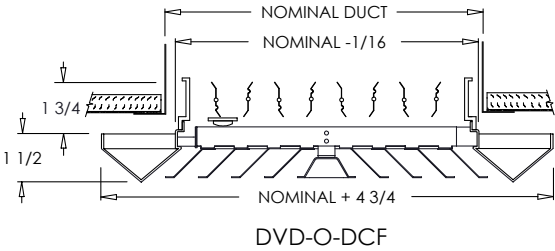

4S Air Pattern:

Additional Drawings:

Standard Features:

- Deep Ceiling Frame – the steel Deep Ceiling Frame design prevents smudging of ceiling surface area surrounding the diffuser by projecting down from the ceiling to disperse the air along the ceiling but not directly on it
- Concealed mount for clean design and appearance
- Designed to handle high volumes of air with horizontal flow
- 14 air patterns available
- Square collar
- Countersunk mounting holes for flush appearance with color matching Philips posi-drive screws
- Rust resistant pre-coat with durable powder finish
- Soft White

Air Pattern 4S, Sizes 6x6 through 16x16:

- Extruded aluminum surface mount frame with signature line marks
- 4-way removable steel molded core diffuser
- Available in square sizes only

All Other Air Patterns and Sizes:

- Steel formed frame
- Individual formed blades welded together to make core diffuser pattern
- Available in square or rectangular sizes

Options:

- Recessed screwdriver operated Opposed Blade Damper (DVD-DCF-O)
- 2" ADC compliant round collar with bead for ease of installation
- T-20 Tamper Proof Screws