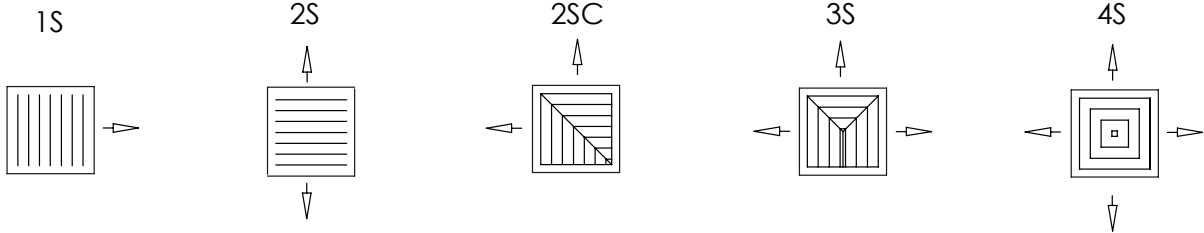

DVD Square Air Patterns:

DVD Rectangle Air Patterns: