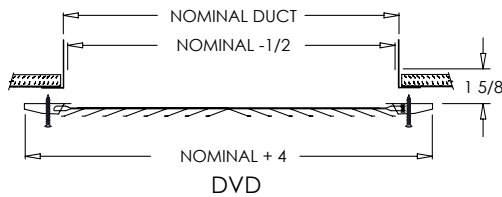

**4S Air Pattern:**

**Other Air Patterns and Sizes:**

**Standard Features:**

- Directional volume diffuser
- Designed to handle high volumes of air with horizontal flow
- 14 air patterns available
- Square collar
- Countersunk mounting holes for flush appearance with color matching Philips posi-drive screws
- Rust resistant pre-coat with durable powder finish
- Soft White

**Air Pattern 4S, Sizes 6x6 through 16x16:**

- Extruded aluminum surface mount frame with signature line marks
- 4-way removable steel molded core diffuser
- Available in square sizes only

**All Other Air Patterns and Sizes:**

- Steel formed frame
- Individual formed blades welded together to make core diffuser pattern
- Available in square or rectangular sizes

**Options:**

- Concealed mounting holes (DVD-CM)
- Recessed screwdriver operated Opposed Blade Damper (DVD-0)
- 2" ADC compliant round collar with bead for ease of installation
- T-20 Tamper Proof Screws