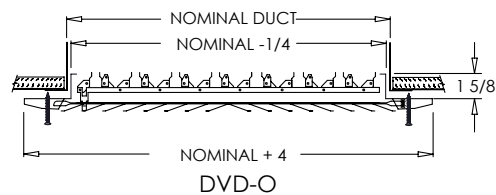

**4S Air Pattern:**

**Other Air Patterns and Sizes:**

**Standard Features:**

- Directional volume diffuser
- Designed to handle high volumes of air with horizontal flow
- 14 air patterns available
- Square collar
- Countersunk mounting holes for flush appearance with color matching Philips posi-drive screws
- Rust resistant pre-coat with durable powder finish
- Soft White

**Air Pattern 4S, Sizes 6x6 through 16x16:**

- Extruded aluminum surface mount frame with signature line marks
- 4-way removable steel molded core diffuser
- Available in square sizes only

**All Other Air Patterns and Sizes:**

- Steel formed frame
- Individual formed blades welded together to make core diffuser pattern
- Available in square or rectangular sizes

**Options:**

- Concealed mounting holes (DVD-CM)
- Recessed screwdriver operated Opposed Blade Damper (DVD-0)
- 2" ADC compliant round collar with bead for ease of installation
- T-20 Tamper Proof Screws