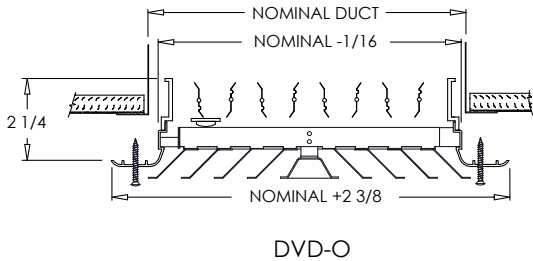

**4S Air Pattern:**

**Other Air Patterns and Sizes:**

**Standard Features:**

- Directional volume diffuser
- Designed to handle high volumes of air with horizontal flow
- 14 air patterns available
- Square collar
- Countersunk mounting holes for flush appearance with color matching Philips posi-drive screws
- Rust resistant pre-coat with durable powder finish
- Soft White

**Air Pattern 4S, Sizes 6x6 through 16x16:**

- Extruded aluminum surface mount frame with signature line marks
- 4-way removable steel molded core diffuser
- Available in square sizes only

**All Other Air Patterns and Sizes:**

- Steel formed frame
- Individual formed blades welded together to make core diffuser pattern
- Available in square or rectangular sizes

**Options:**

- Concealed mounting holes (DVD-CM)
- Recessed screwdriver operated Opposed Blade Damper (DVD-0)
- 2" ADC compliant round collar with bead for ease of installation
- T-20 Tamper Proof Screws