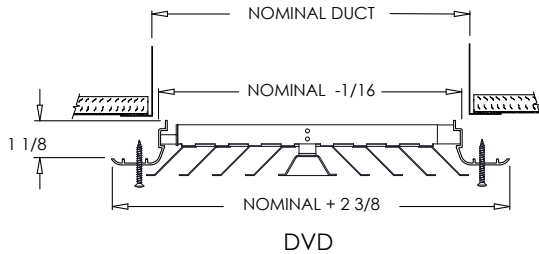

**4S Air Pattern:**

**Other Air Patterns and Sizes:**

**Standard Features:**

- Directional volume diffuser
- Designed to handle high volumes of air with horizontal flow
- 14 air patterns available
- Square collar
- Countersunk mounting holes for flush appearance with color matching Philips posi-drive screws
- Rust resistant pre-coat with durable powder finish
- Soft White

**Air Pattern 4S, Sizes 6x6 through 16x16:**

- Extruded aluminum surface mount frame with signature line marks
- 4-way removable steel molded core diffuser
- Available in square sizes only

**All Other Air Patterns and Sizes:**

- Steel formed frame
- Individual formed blades welded together to make core diffuser pattern
- Available in square or rectangular sizes

**Options:**

- Concealed mounting holes (DVD-CM)
- Recessed screwdriver operated Opposed Blade Damper (DVD-0)
- 2" ADC compliant round collar with bead for ease of installation
- T-20 Tamper Proof Screws