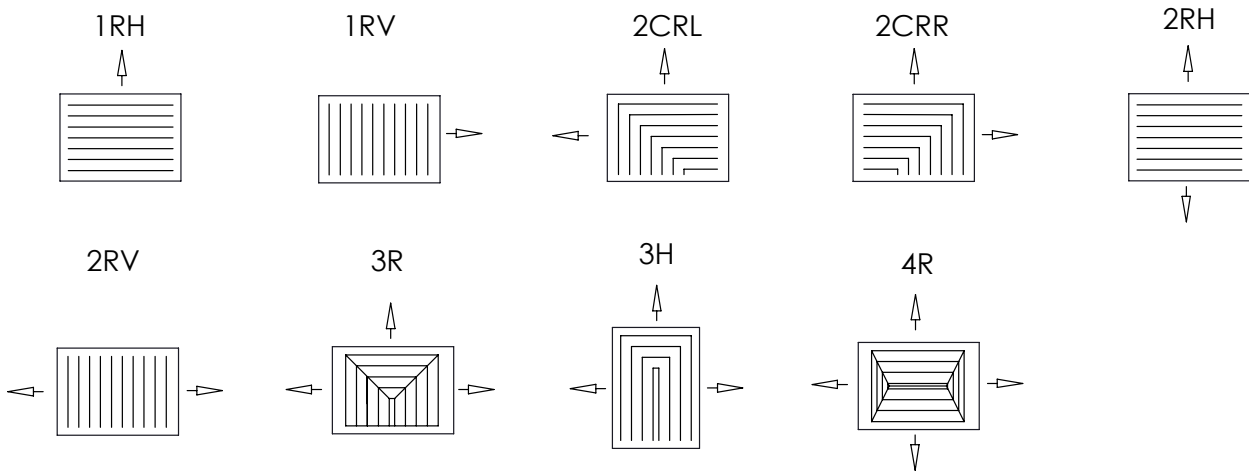

Additional Information:

Submittal Notes

Project / Location:	
Engineer:	
Architect:	
Contractor: