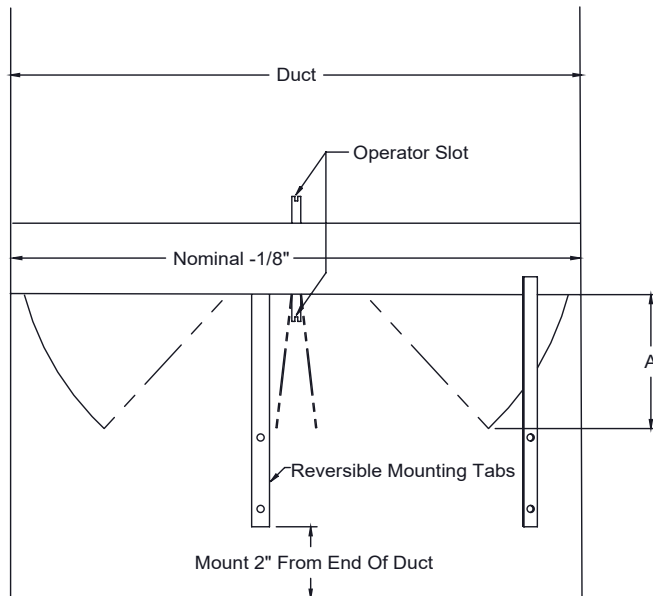

**Standard Features:**

- Gang-operated opposed blade radial volume control damper
- Steel construction
- Available in even sizes 6" - 20", 24", 30" and 36"
- Galvanized finish sizes 6"-12"
- Black finish on sizes 14"-36"

**OBR Dimensions (in inches)**

SIZE	A
6"	4 1/4"
8"	5 1/8"
10"	6"
12"	6 7/8"
14"	2 11/16"
16"	3 7/16"
18"	4 1/8"
20"	4 9/16"
24"	4 13/16"
30"	6 1/16"
36"	7 9/16"

6" Thru 12"

14" Thru 36"

**Additional Information:**