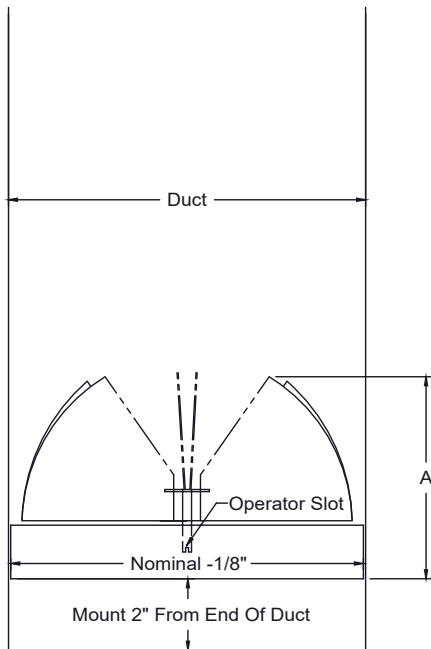

**Standard Features:**

- Gang-operated opposed blade radial volume control damper
- Steel construction
- Available in even sizes 6" - 20", 24", 30" and 36"
- Galvanized finish sizes 6"-12"
- Black finish on sizes 14"-36"

**OBR Dimensions (in inches)**

SIZE	A
6"	4 1/4"
8"	5 1/8"
10"	6"
12"	6 7/8"
14"	2 11/16"
16"	3 7/16"
18"	4 1/8"
20"	4 9/16"
24"	4 13/16"
30"	6 1/16"
36"	7 9/16"

6" Thru 12"

14" Thru 36"

**Additional Information:**